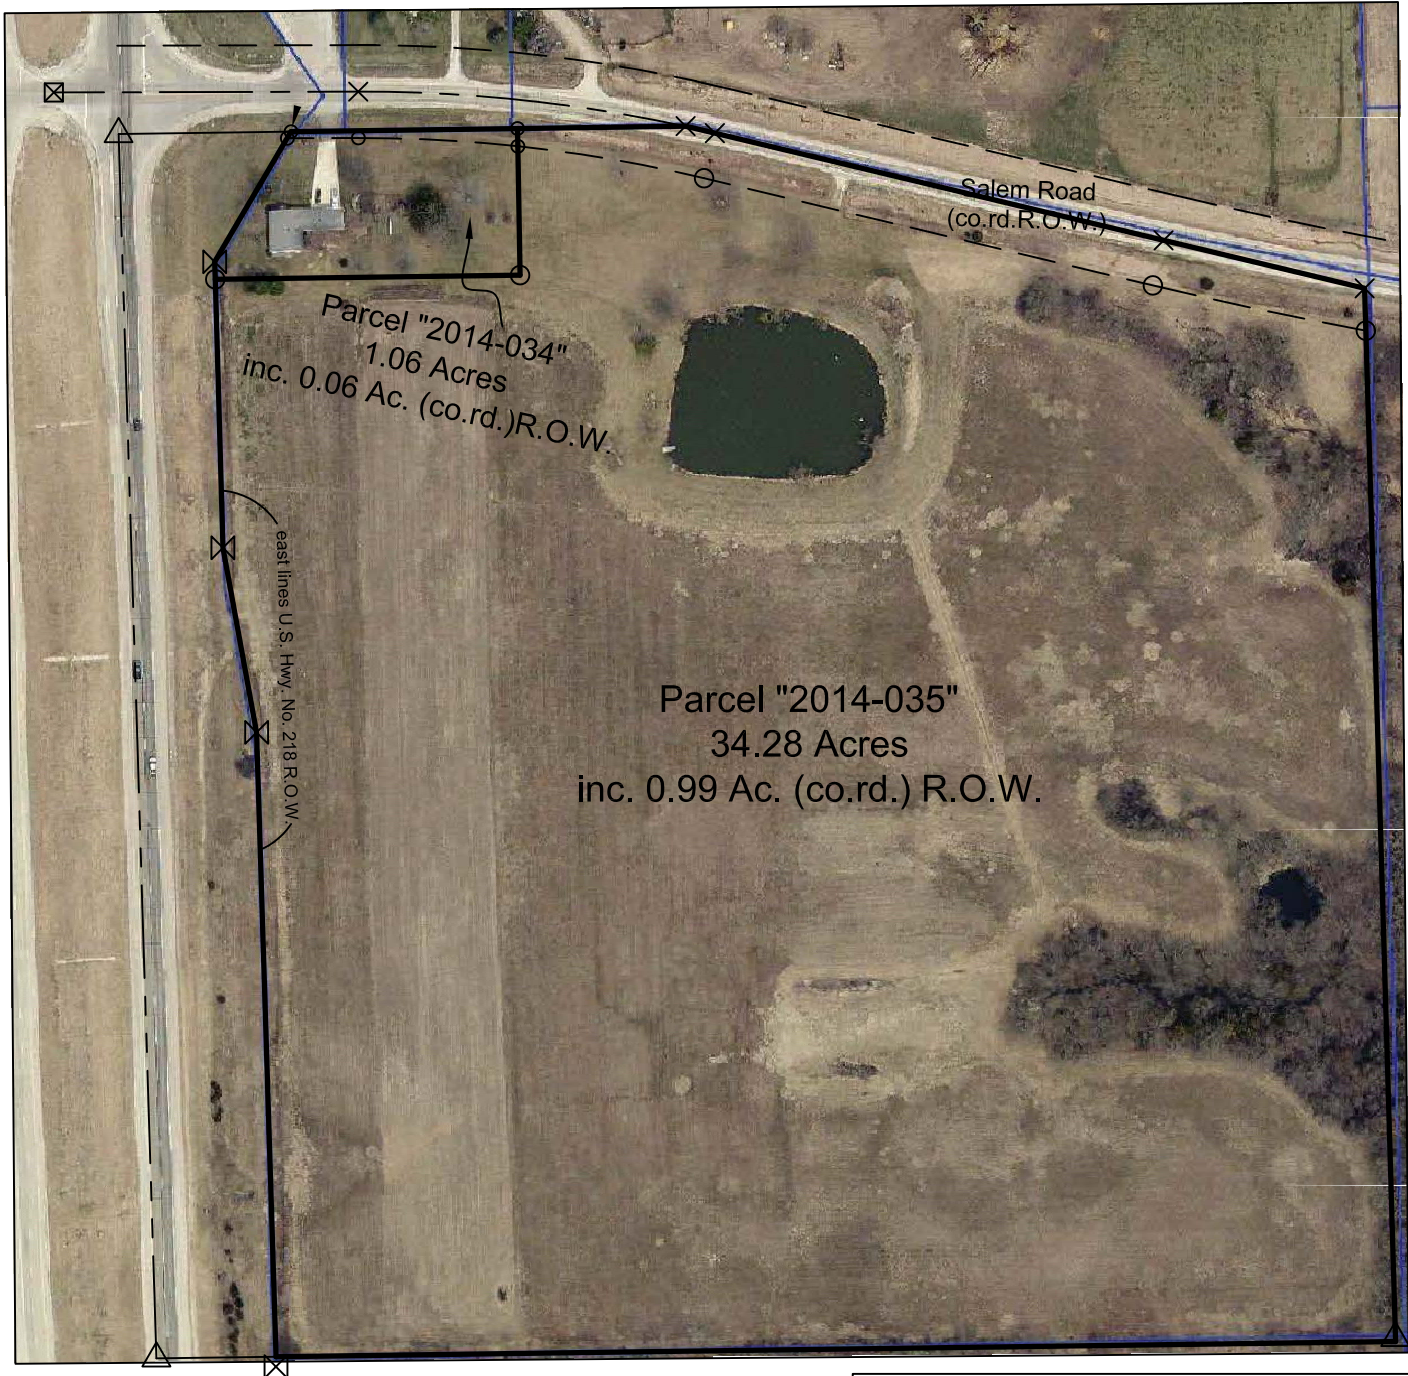

**LANCE SURVEYING SERVICES**

1014 Westwood Drive, Mt. Pleasant, IA 52641 Phone: (319)986-6779 - john@lancesurveying.com

Plat Prepared By: John H. Lance,

IA P.L.S. #10568, MO P.L.S. #2627

**PLAT OF SURVEY**

PART OF SW1/4 SW1/4 SECTION 21-70-6  
HENRY COUNTY, IOWA